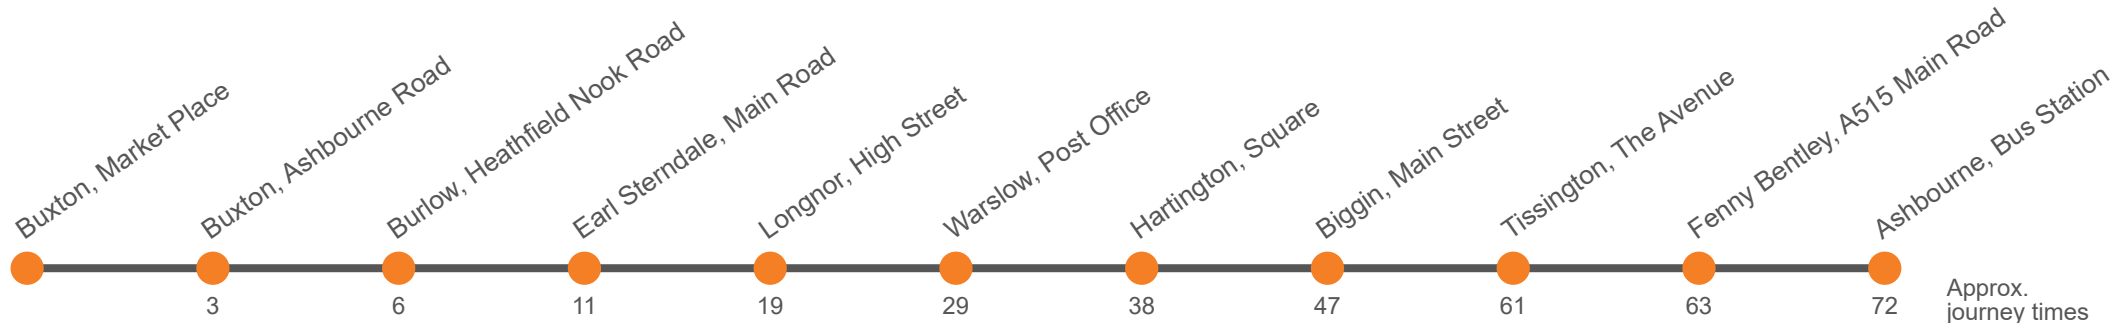

Approx. journey times

Monday to Friday

Codes	HolA	SchA						SchA	HolA	
Service:	442	442	442	442	442	441	442	442	442	442
Buxton, adjacent Sylvan Park	0705	0705	0845	1025	1135	1315	1425	1530	1535	1735
Buxton, Market Place, Southbound	0708	0708	0848	1028	1138		1428	1535	1540	1738
Buxton, Community School, Temple Road								1539		
Buxton, Market Place, Southbound						1318				
Sterndale Moor, A515 Main Road						1330				
Pomeroy, Duke Of York						1332				
Newhaven Junction, A515						1339				
Harpur Hill, Harpur Hill Rd/Trent Avenue								1547	1547	
Buxton, Ashbourne Rd/Central Drive	0711	0711	0851	1031	1141		1431			1741
Burlow, Heathfield Nook Rd/Burlow Rd	0714	0714	0854	1034	1144		1434	1550	1550	1744
Earl Sterndale, Main Road	0719	0719	0859	1039	1149		1439	1555	1555	1749
Longnor, Market Place	0727	0727	0907	1047	1157		1447	1603	1603	1757
Warslow, Post Office	0737	0737	0917	1057	1207		1457	1613	1613	1807
Hartington, Square	0746	0746	0926	1106	1216		1506	1622	1622	1816
Biggin, Church	0755	0755	0935	1115	1225		1515	1631	1631	1825
Newton Green, Newton House						1346				
Tissington, The Avenue	0809	0809	0949	1129	1239	1349	1529	1645	1645	1839
Fenny Bentley, Coach & Horses	0811	0811	0951	1131	1241	1351	1531	1647	1647	1841
Ashbourne, Queen Elizabeth's School		0817								
Ashbourne Bus Station, Stand 1	0820	0824	1000	1140	1250	1400	1540	1656	1656	1850